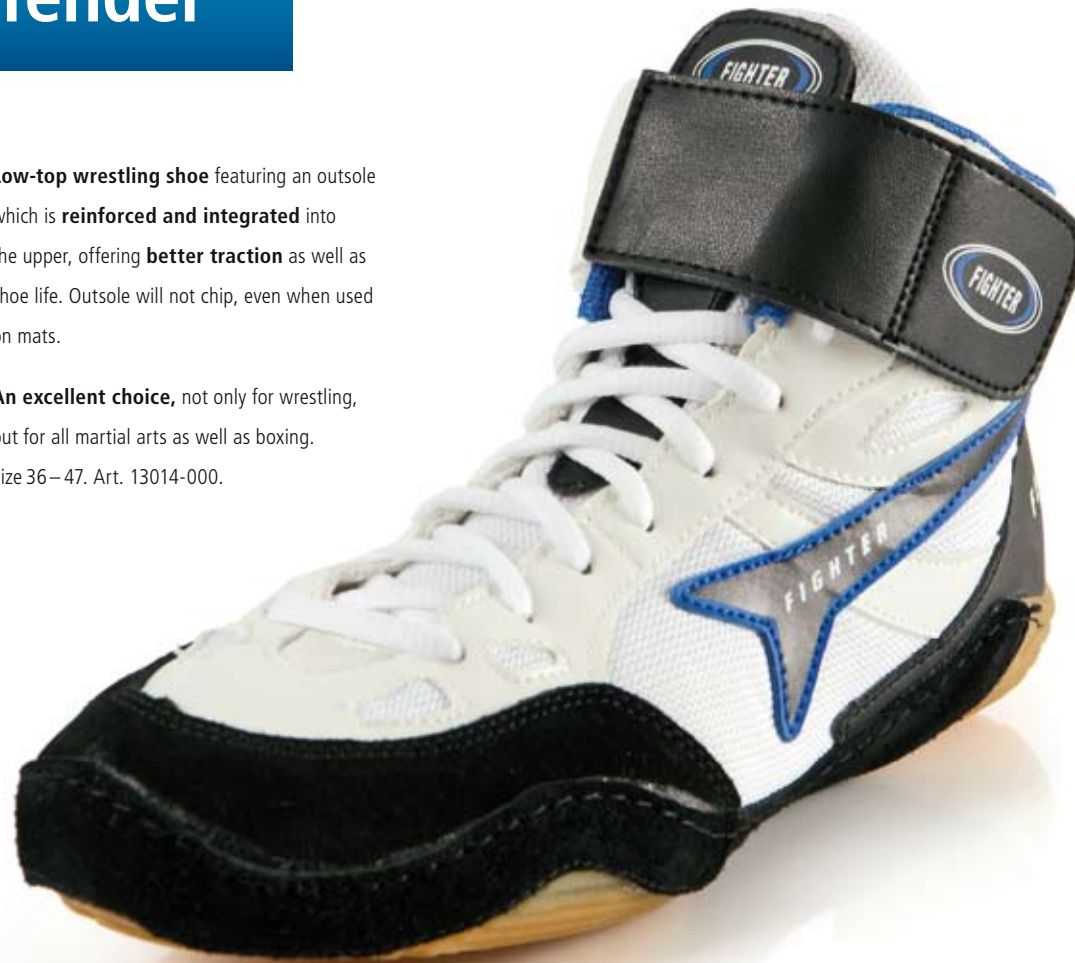

Fighter shoe

Defender

Low-top wrestling shoe featuring an outsole which is **reinforced and integrated** into the upper, offering **better traction** as well as shoe life. Outsole will not chip, even when used on mats.

An excellent choice, not only for wrestling, but for all martial arts as well as boxing.
Size 36–47. Art. 13014-000.

Contact your nearest dealer for more information: